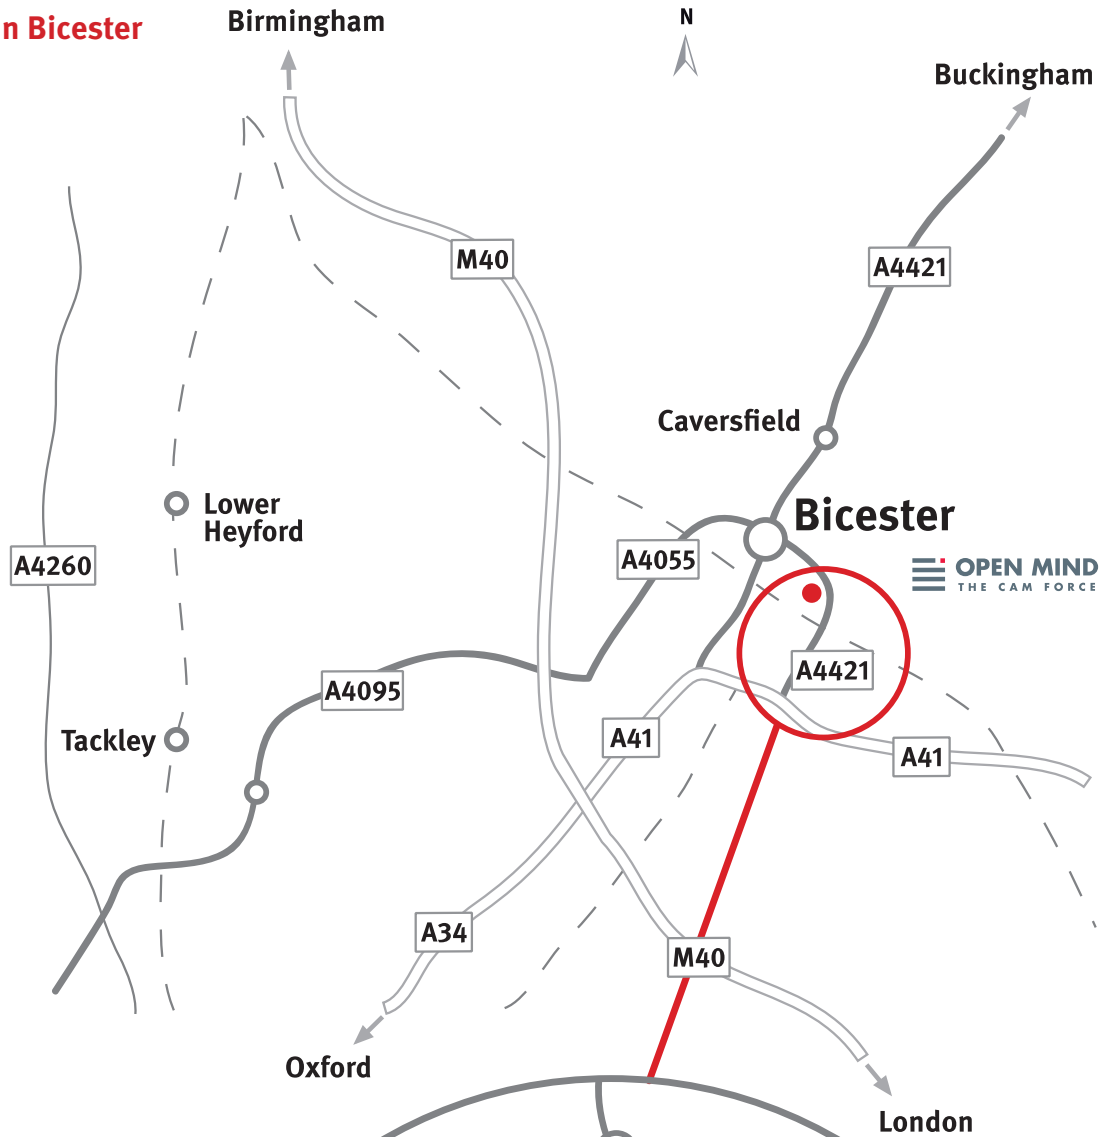

Your way to OPEN MIND in Bicester

From M40 or A34

- From Junction 9 of the M40 or from A34 take A41 to Bicester
- At roundabout take A41 towards Aylesbury
- At roundabout take 2nd left onto A4421 and continue
- Take 1st exit onto Launton Road (signposted Town Centre)
- 1st left into Telford Road
- 1st left again – Bicester Business Centre is on the right