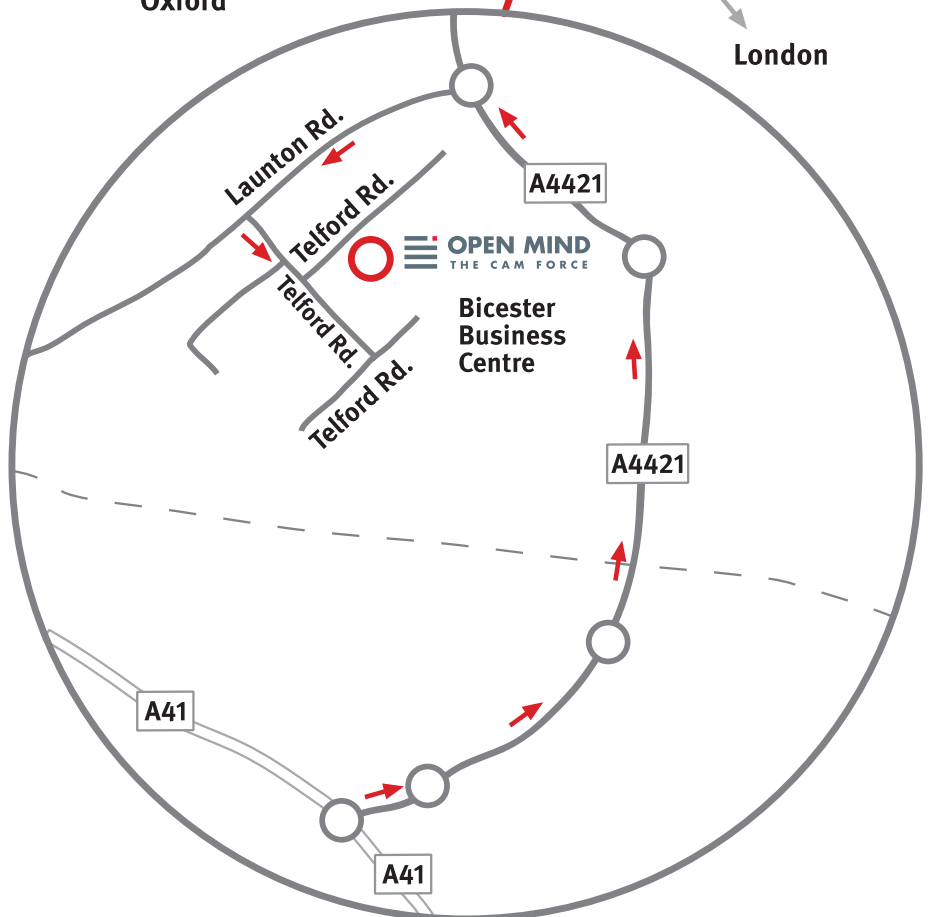

Your way to OPEN MIND in Bicester

From M40 or A34

- From Junction 9 of the M40 or from A34 take A41 to Bicester
- At roundabout take A41 towards Aylesbury
- At roundabout take 2nd left onto A4421 and continue
- Take 1st exit onto Launton Road (signposted Town Centre)
- 1st left into Telford Road
- 1st left again – Bicester Business Centre is on the right