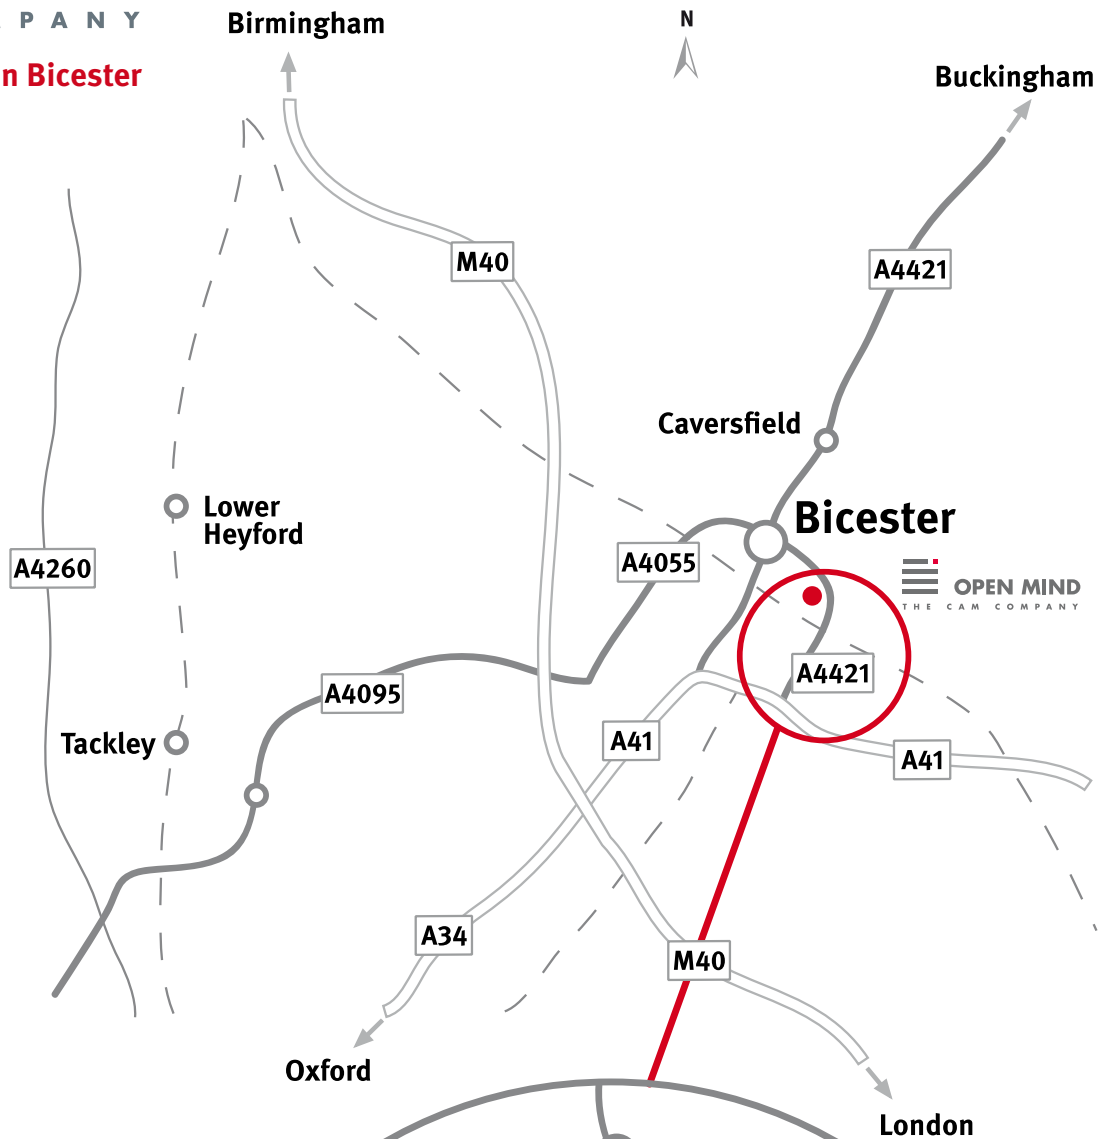

# OPEN MIND

THE CAM COMPANY

Your way to OPEN MIND in Bicester

### From M40 or A34

- From Junction 9 of the M40 or from A34 take A41 to Bicester
- At roundabout take A41 towards Aylesbury
- At roundabout take 2nd left onto A4421 and continue
- Take 1st exit onto Launton Road (signposted Town Centre)
- 1st left into Telford Road
- 1st left again – Bicester Business Centre is on the right