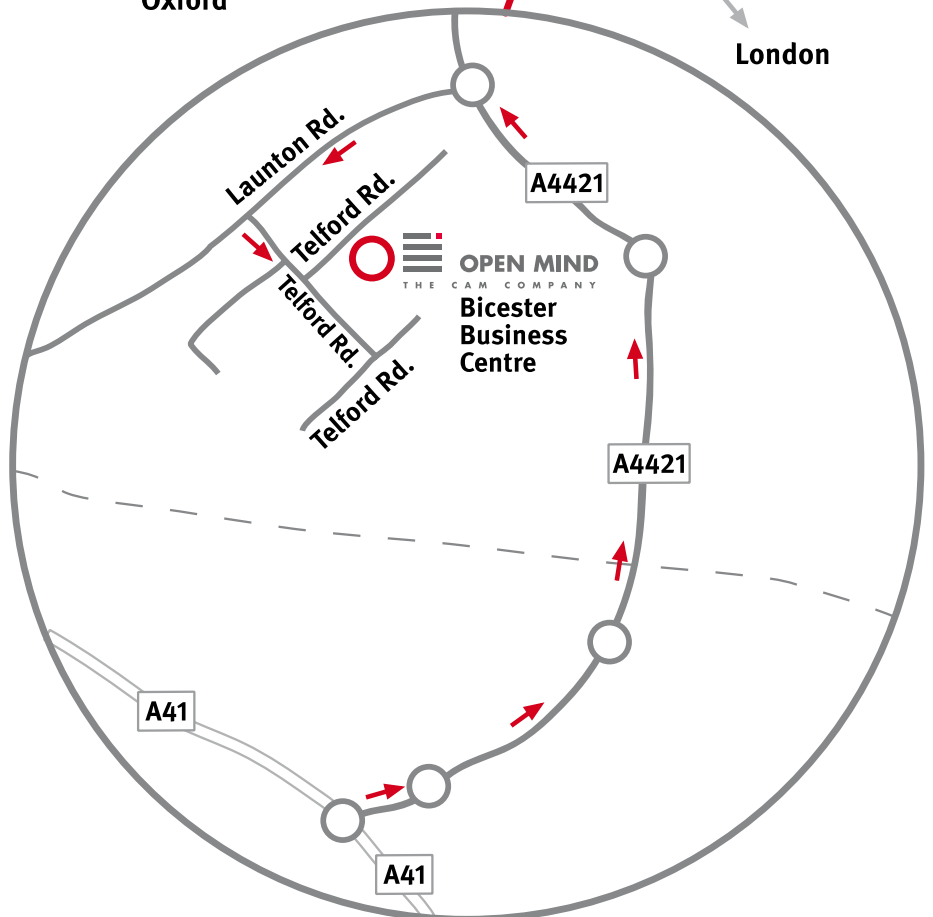

# OPEN MIND

THE CAM COMPANY

Your way to OPEN MIND in Bicester

### From M40 or A34

- From Junction 9 of the M40 or from A34 take A41 to Bicester
- At roundabout take A41 towards Aylesbury
- At roundabout take 2nd left onto A4421 and continue
- Take 1st exit onto Launton Road (signposted Town Centre)
- 1st left into Telford Road
- 1st left again – Bicester Business Centre is on the right